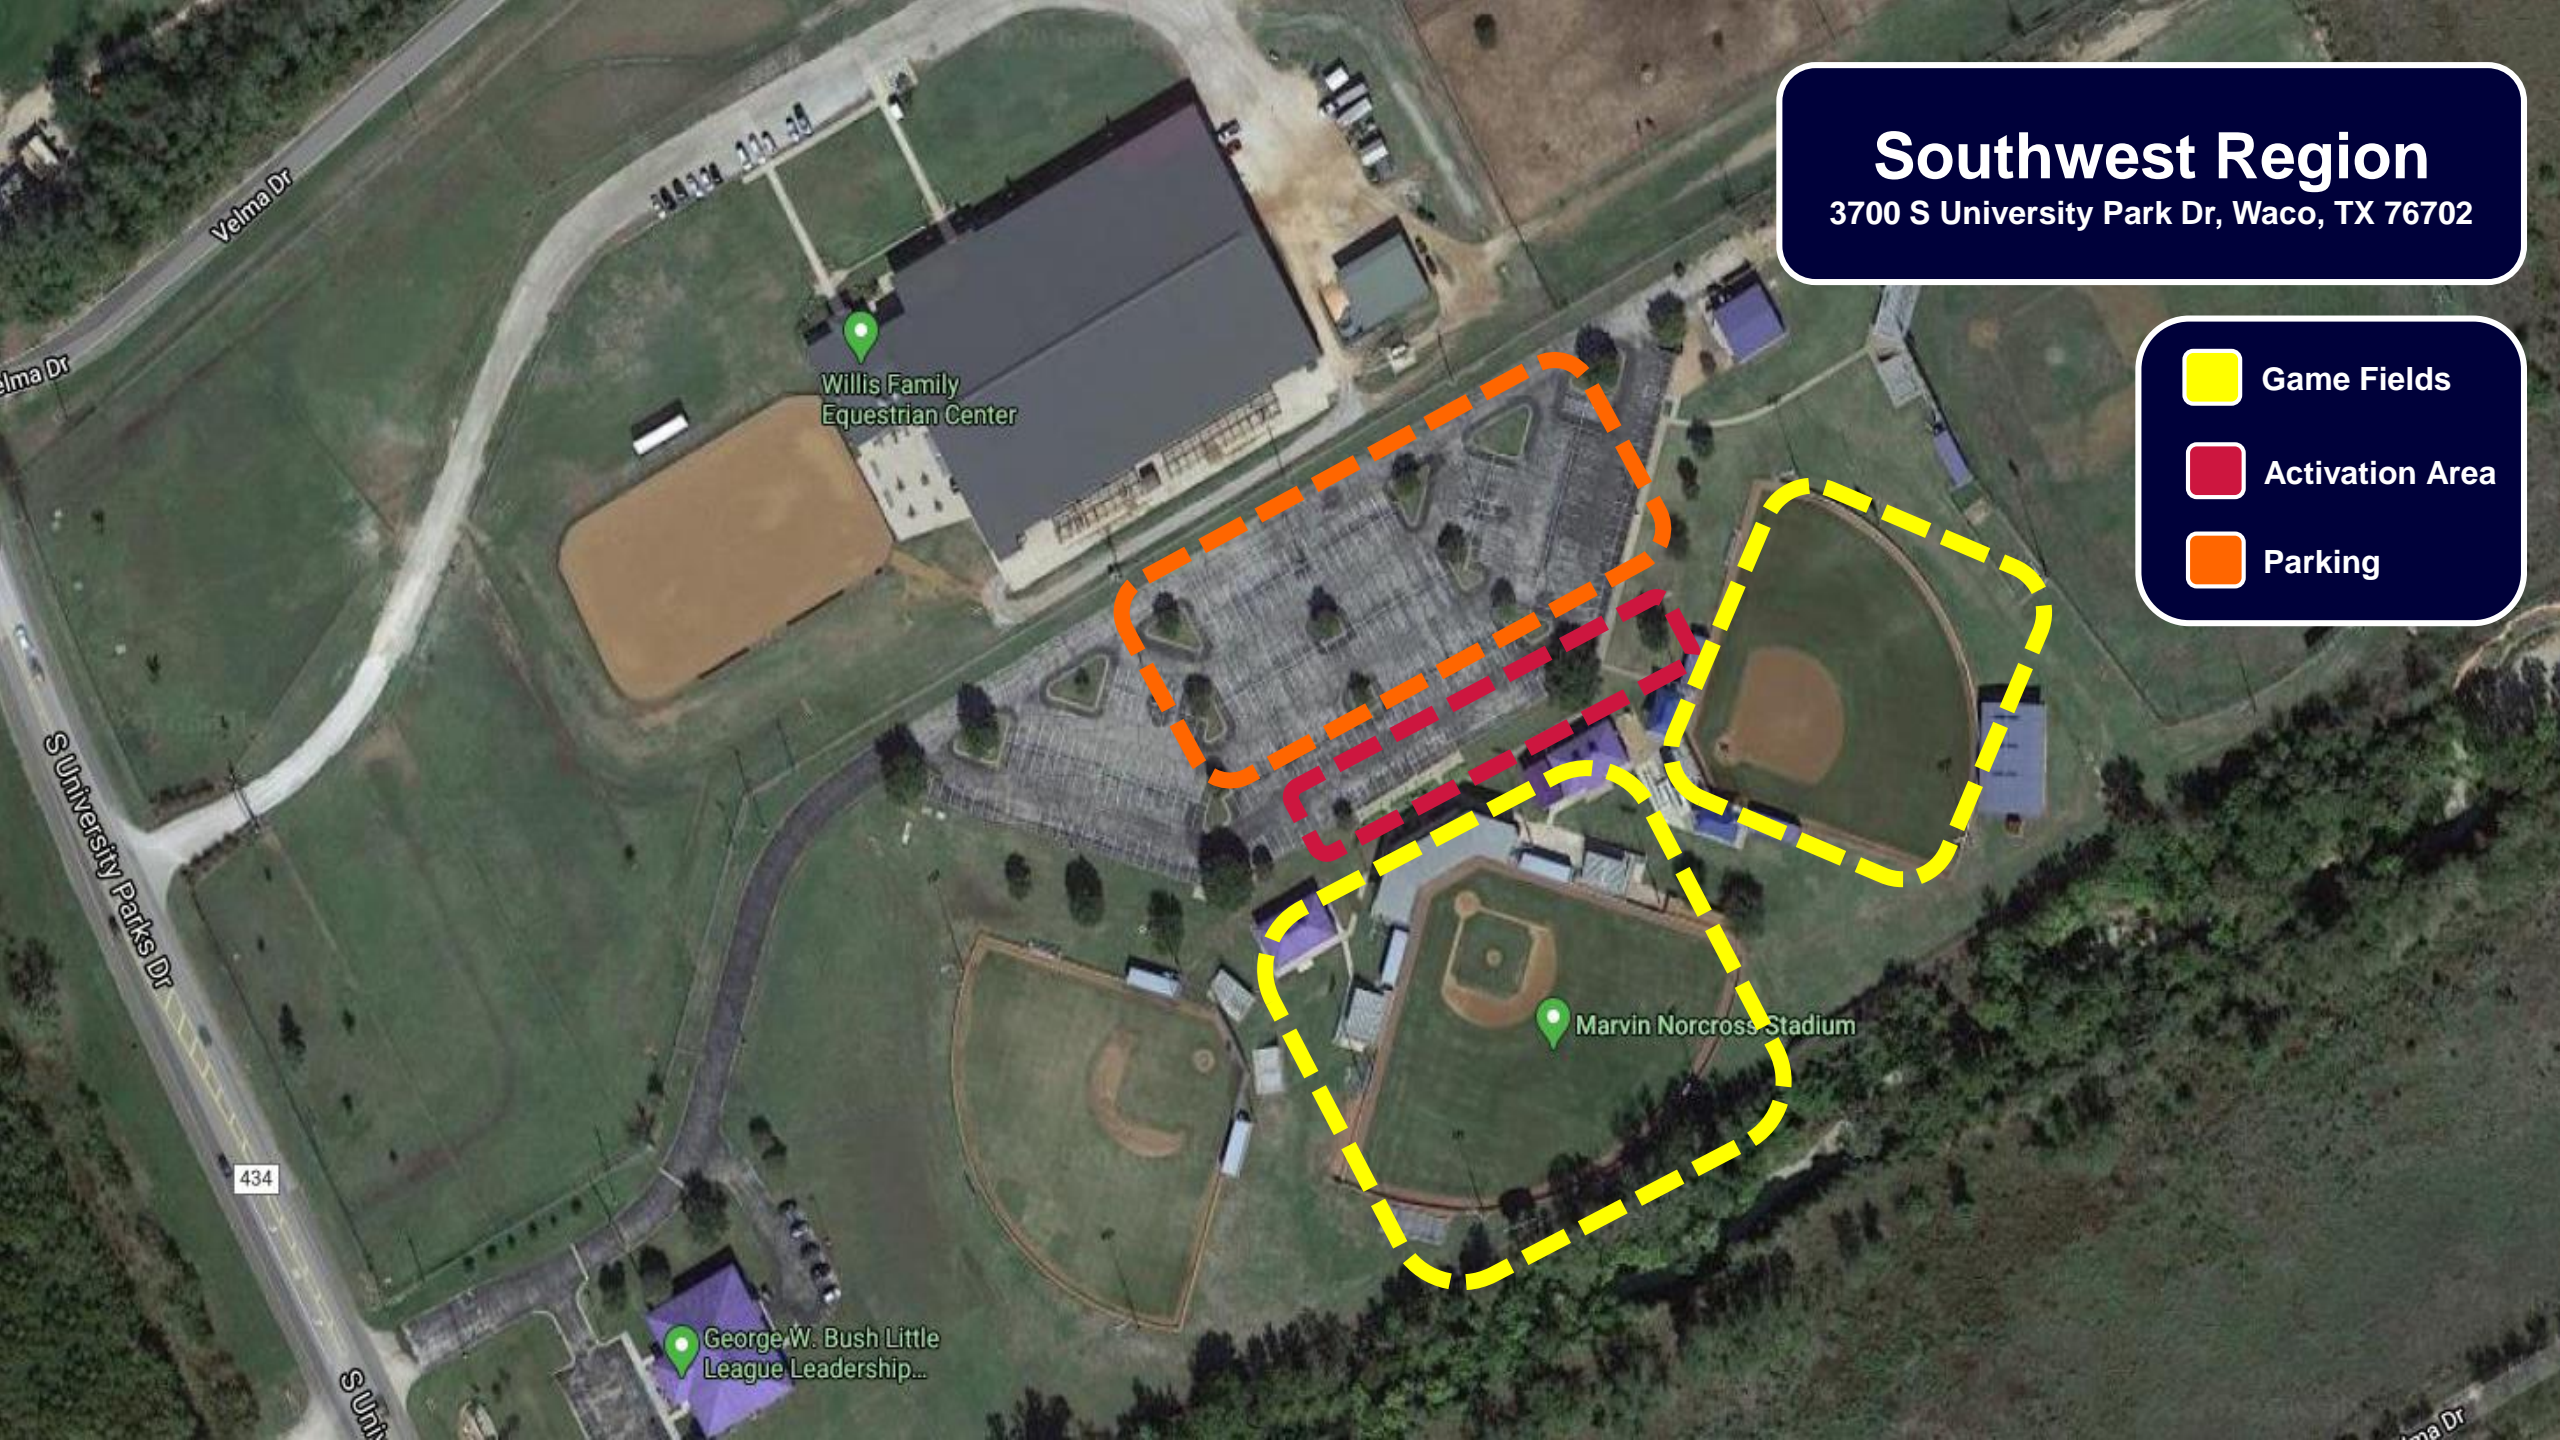

Southwest Region

3700 S University Park Dr, Waco, TX 76702

-  Game Fields
-  Activation Area
-  Parking

Willis Family Equestrian Center

Marvin Norcross Stadium

George W. Bush Little League Leadership...

434