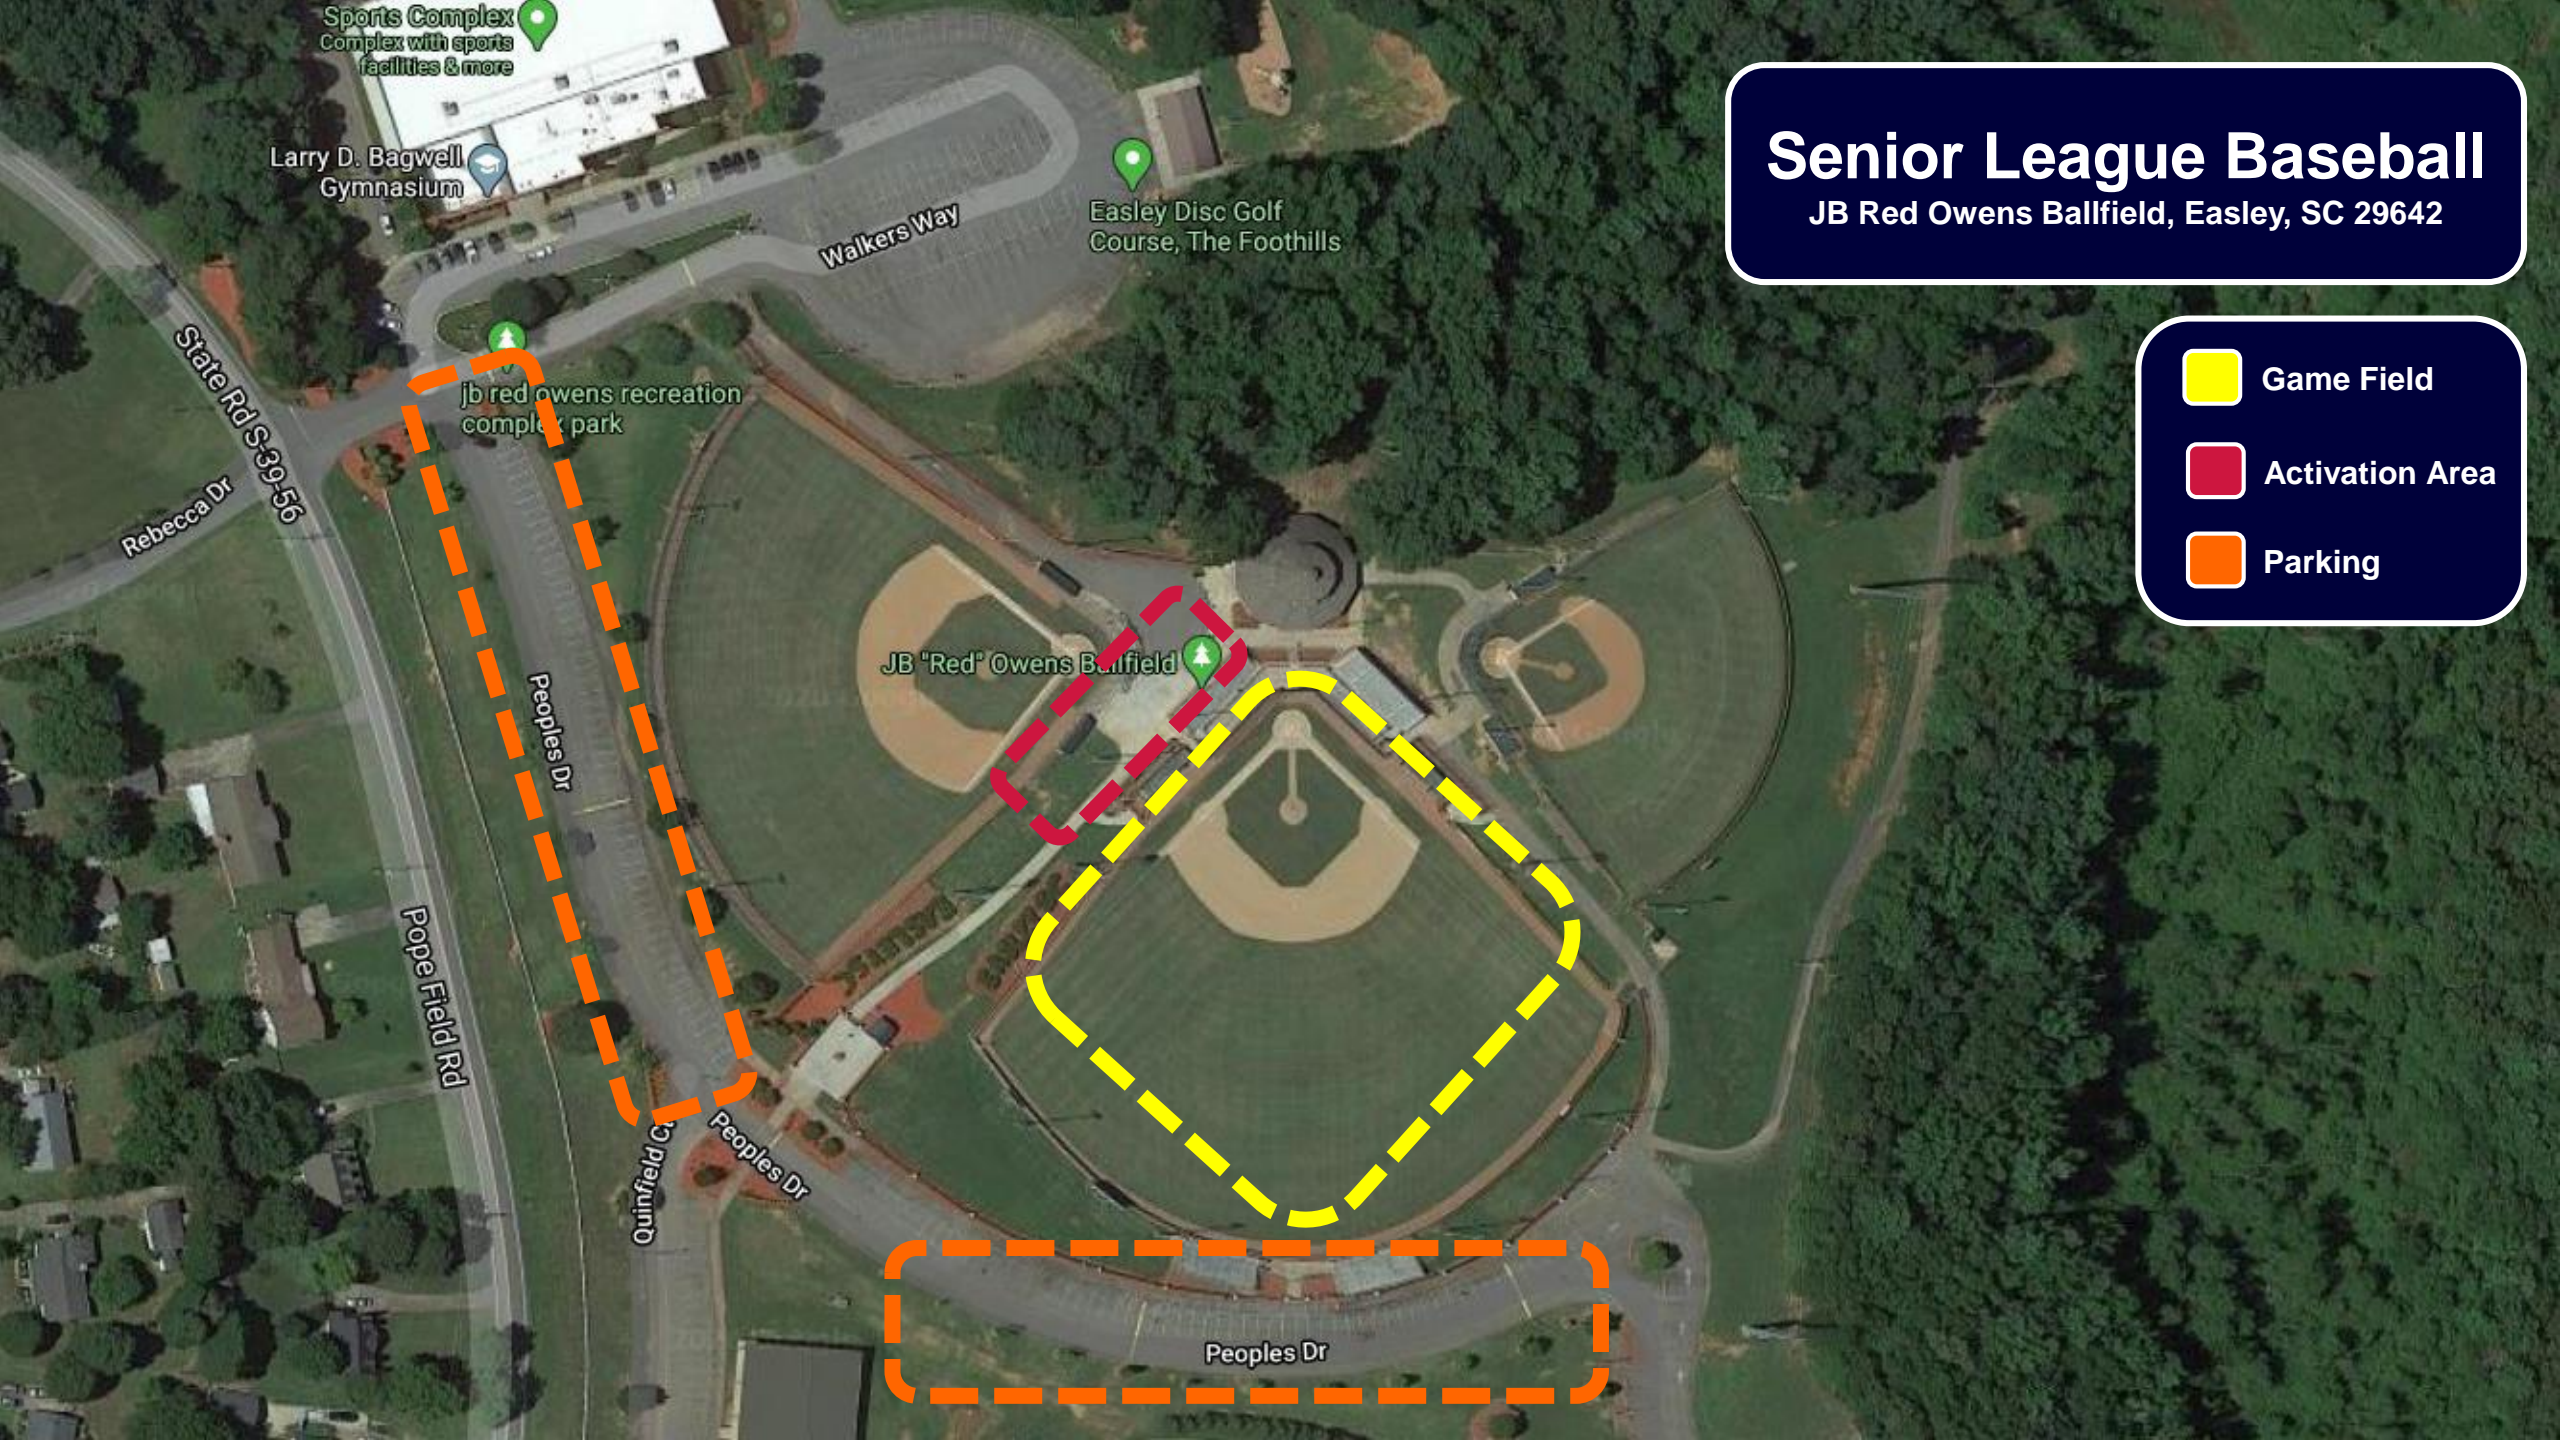

Senior League Baseball

JB Red Owens Ballfield, Easley, SC 29642

-  Game Field
-  Activation Area
-  Parking

Sports Complex with sports facilities & more

Larry D. Bagwell Gymnasium

Easley Disc Golf Course, The Foothills

Jb red owens recreation complex park

JB "Red" Owens Ballfield

State Rd S-39-56
Rebecca Dr

Walkers Way

Peoples Dr

Pope Field Rd

Quinfield Ct

Peoples Dr

Peoples Dr