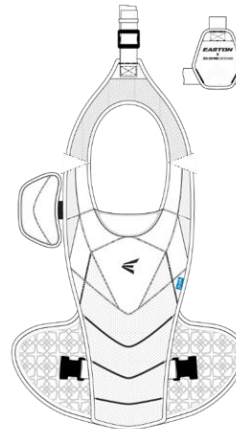

\*LLS receives 19 jerseys per team

PureHustle 2 TPU  
Women's

PureHustle 2 MD  
Youth

Easton Helmet

Easton Batting Gloves

Easton Catchers Gear  
\*2 per team

Players Should also receive:

- **Black** adidas softball pants
- **Black** Socks
- **Black** Belt
- **Royal** adidas base layer shirt
- **Royal** arm sleeve
- **Royal** wrist band
- adidas jacket
- Easton Bat Backpack