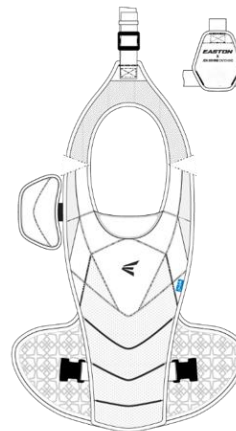

## Little League Softball®

GREEN  
348 C

WHITE  
WHITE

COLLEGIATE NAVY  
289 C

New Era Visor

adidas team shirt

Easton Helmet

Easton Batting Gloves

adidas Jersey

\*LLS receives 19 jerseys per team

PureHustle 2 TPU  
Women's

PureHustle 2 MD  
Youth

Easton Catchers Gear  
\*2 per team

Players Should also receive:

- **Black** adidas softball pants
- **Black** Socks
- **Black** Belt
- **Dark Green** adidas base layer shirt
- **Dark Green** arm sleeve
- **Dark Green** wrist band
- adidas jacket
- Easton Bat Backpack