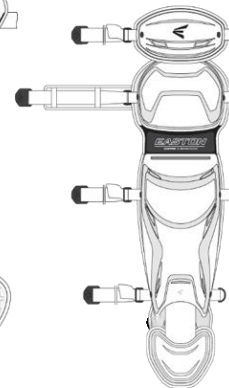

adidas Jersey

\*LLS receives 19 jerseys per team

PureHustle 2 TPU  
Women's

PureHustle 2 MD  
Youth

Easton Catchers Gear  
\*2 per team

Players Should also receive:

- **Black** adidas softball pants
- **Black** Socks
- **Black** Belt
- **Orange** adidas base layer shirt
- **Orange** arm sleeve
- **Orange** wrist band
- adidas jacket
- Easton Bat Backpack