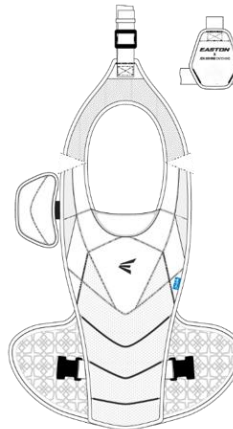

adidas Jersey

\*LLS receives 19 jerseys per team

PureHustle 2 TPU  
Women's

PureHustle 2 MD  
Youth

Easton Catchers Gear  
\*2 per team

Players Should also receive:

- **Black** adidas softball pants
- **Black** Socks
- **Black** Belt
- **Orange** adidas base layer shirt
- **Orange** arm sleeve
- **Orange** wrist band
- adidas jacket
- Easton Bat Backpack