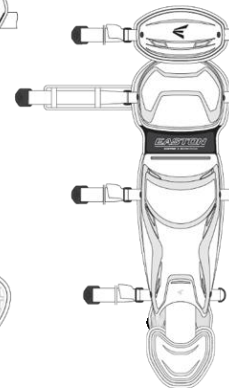

Easton Batting Gloves

adidas Jersey

\*LLS receives 19 jerseys per team

PureHustle 2 TPU  
Women's

PureHustle 2 MD  
Youth

Easton Catchers Gear  
\*2 per team

Players Should also receive:

- **Black** adidas softball pants
- **Black** Socks
- **Black** Belt
- **Purple** adidas base layer shirt
- **Purple** arm sleeve
- **Black/grey** wrist band
- adidas jacket
- Easton Bat Backpack