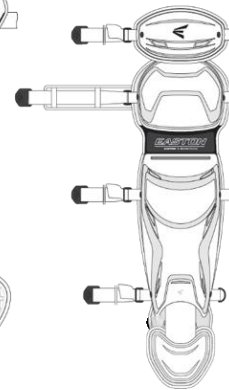

\*LLS receives 19 jerseys per team

PureHustle 2 TPU  
Women's

PureHustle 2 MD  
Youth

Easton Helmet

Easton Batting Gloves

Easton Catchers Gear  
\*2 per team

Players Should also receive:

- **Black** adidas softball pants
- **Black** Socks
- **Black** Belt
- **Royal** adidas base layer shirt
- **Royal** arm sleeve
- **Royal** wrist band
- adidas jacket
- Easton Bat Backpack