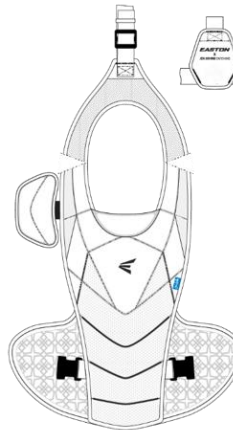

## Little League Softball®

POWER RED  
187 C

WHITE  
WHITE

BLACK  
BLACK

New Era Visor

adidas team shirt

Easton Helmet

Easton Batting Gloves

adidas Jersey

\*LLS receives 19 jerseys per team

PureHustle 2 TPU  
Women's

PureHustle 2 MD  
Youth

Easton Catchers Gear  
\*2 per team

Players Should also receive:

- **Black** adidas softball pants
- **Black** Socks
- **Black** Belt
- **Black** adidas base layer shirt
- **Black** arm sleeve
- **Black/white** wrist band
- adidas jacket
- Easton Bat Backpack