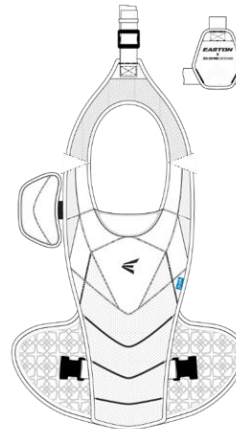

\*LLS receives 19 jerseys per team

PureHustle 2 TPU  
Women's

PureHustle 2 MD  
Youth

Easton Helmet

Easton Batting Gloves

Easton Catchers Gear  
\*2 per team

Players Should also receive:

- **Black** adidas softball pants
- **Black** Socks
- **Black** Belt
- **Orange** adidas base layer shirt
- **Orange** arm sleeve
- **Orange** wrist band
- adidas jacket
- Easton Bat Backpack