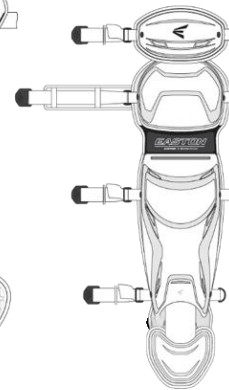

## Little League Softball®

POWER RED  
187 C

WHITE  
WHITE

BLACK  
BLACK

New Era Visor

adidas team shirt

Easton Helmet

Easton Batting Gloves

adidas Jersey

\*LLS receives 19 jerseys per team

PureHustle 2 TPU  
Women's

PureHustle 2 MD  
Youth

Easton Catchers Gear  
\*2 per team

Players Should also receive:

- **Black** adidas softball pants
- **Black** Socks
- **Black** Belt
- **Black** adidas base layer shirt
- **Black** arm sleeve
- **Black/white** wrist band
- adidas jacket
- Easton Bat Backpack