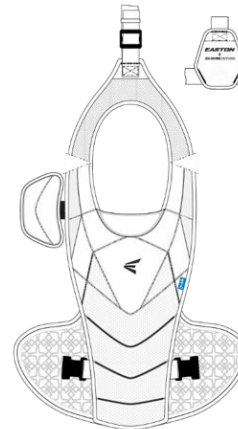

\*LLS receives 19 jerseys per team

PureHustle 2 TPU  
Women's

PureHustle 2 MD  
Youth

Easton Helmet

Easton Batting Gloves

Easton Catchers Gear  
\*2 per team

Players Should also receive:

- **Black** adidas softball pants
- **Black** Socks
- **Black** Belt
- **Dark Green** adidas base layer shirt
- **Dark Green** arm sleeve
- **Dark Green** wrist band
- adidas jacket
- Easton Bat Backpack