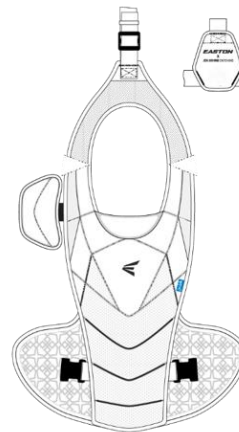

Easton Batting Gloves

adidas Jersey

\*LLS receives 19 jerseys per team

PureHustle 2 TPU  
Women's

PureHustle 2 MD  
Youth

Easton Catchers Gear  
\*2 per team

Players Should also receive:

- **Black** adidas softball pants
- **Black** Socks
- **Black** Belt
- **Red** adidas base layer shirt
- **Red** arm sleeve
- **Red** wrist band
- adidas jacket
- Easton Bat Backpack