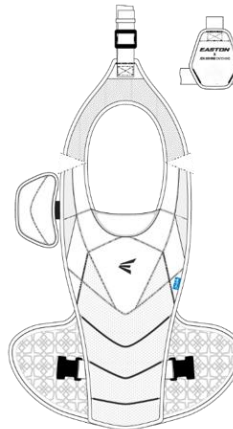

Easton Batting Gloves

adidas Jersey

\*LLS receives 19 jerseys per team

PureHustle 2 TPU  
Women's

PureHustle 2 MD  
Youth

Easton Catchers Gear  
\*2 per team

Players Should also receive:

- **Black** adidas softball pants
- **Black** Socks
- **Black** Belt
- **Purple** adidas base layer shirt
- **Purple** arm sleeve
- **Black/grey** wrist band
- adidas jacket
- Easton Bat Backpack