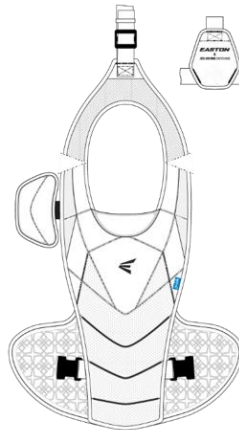

Easton Batting Gloves

adidas Jersey

\*LLS receives 19 jerseys per team

PureHustle 2 TPU  
Women's

PureHustle 2 MD  
Youth

Easton Catchers Gear  
\*2 per team

Players Should also receive:

- **Black** adidas softball pants
- **Black** Socks
- **Black** Belt
- **Light Blue** adidas base layer shirt
- **Light Blue** arm sleeve
- **Black/ White** wrist band
- adidas jacket
- Easton Bat Backpack