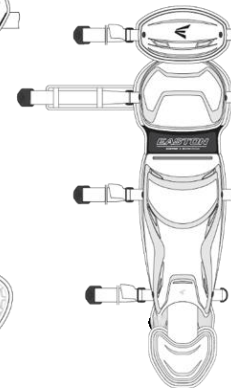

Easton Batting Gloves

adidas Jersey

\*LLS receives 19 jerseys per team

PureHustle 2 TPU  
Women's

PureHustle 2 MD  
Youth

Easton Catchers Gear  
\*2 per team

Players Should also receive:

- **Black** adidas softball pants
- **Black** Socks
- **Black** Belt
- **Light Blue** adidas base layer shirt
- **Light Blue** arm sleeve
- **Black/ White** wrist band
- adidas jacket
- Easton Bat Backpack