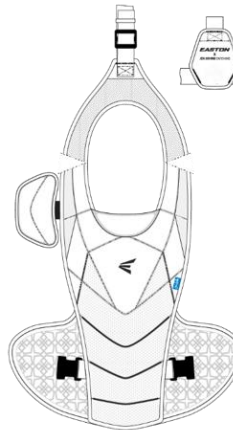

PureHustle 2 TPU  
Women's

PureHustle 2 MD  
Youth

Easton Helmet

Easton Batting Gloves

Easton Catchers Gear  
\*2 per team

Players Should also receive:

- **Black** adidas softball pants
- **Black** Socks
- **Black** Belt
- **Black** adidas base layer shirt
- **Black** arm sleeve
- **Black/ white** wrist band
- adidas jacket
- Easton Bat Backpack