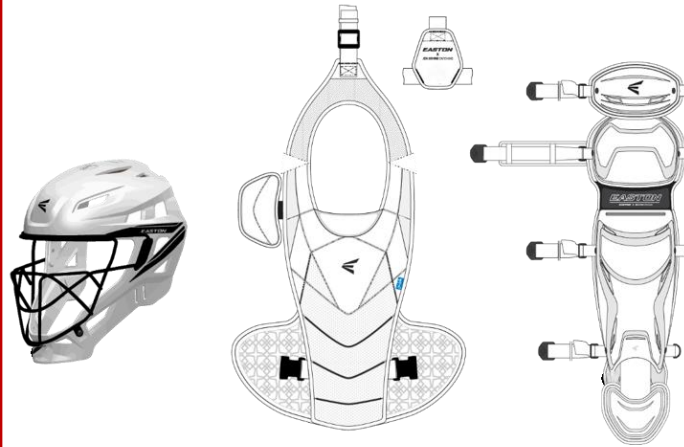

WHITE  
WHITE

LIGHT BLUE  
542 C

Easton Helmet

Easton Batting Gloves

Easton Catchers Gear  
\*2 per team

Players Should also receive:

- **Black** adidas softball pants
- **Black** Socks
- **Black** Belt
- **Light Blue** adidas base layer shirt
- **Light Blue** arm sleeve
- **Black/ white** wrist band
- adidas jacket
- Easton Bat Backpack