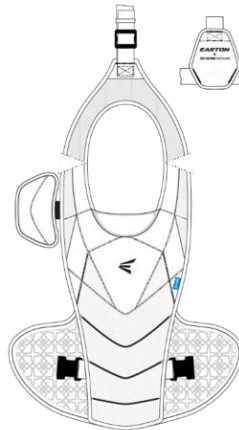

PureHustle 2 TPU  
Women's

PureHustle 2 MD  
Youth

Easton Helmet

Easton Batting Gloves

Easton Catchers Gear  
\*2 per team

Players Should also receive:

- **Black** adidas Baseball Pants
- **Black** Socks
- **Black** Belt
- **Light Blue** adidas base layer shirt
- **Light Blue** arm sleeve
- **Black/ white** wrist band
- adidas jacket
- Easton Bat Backpack