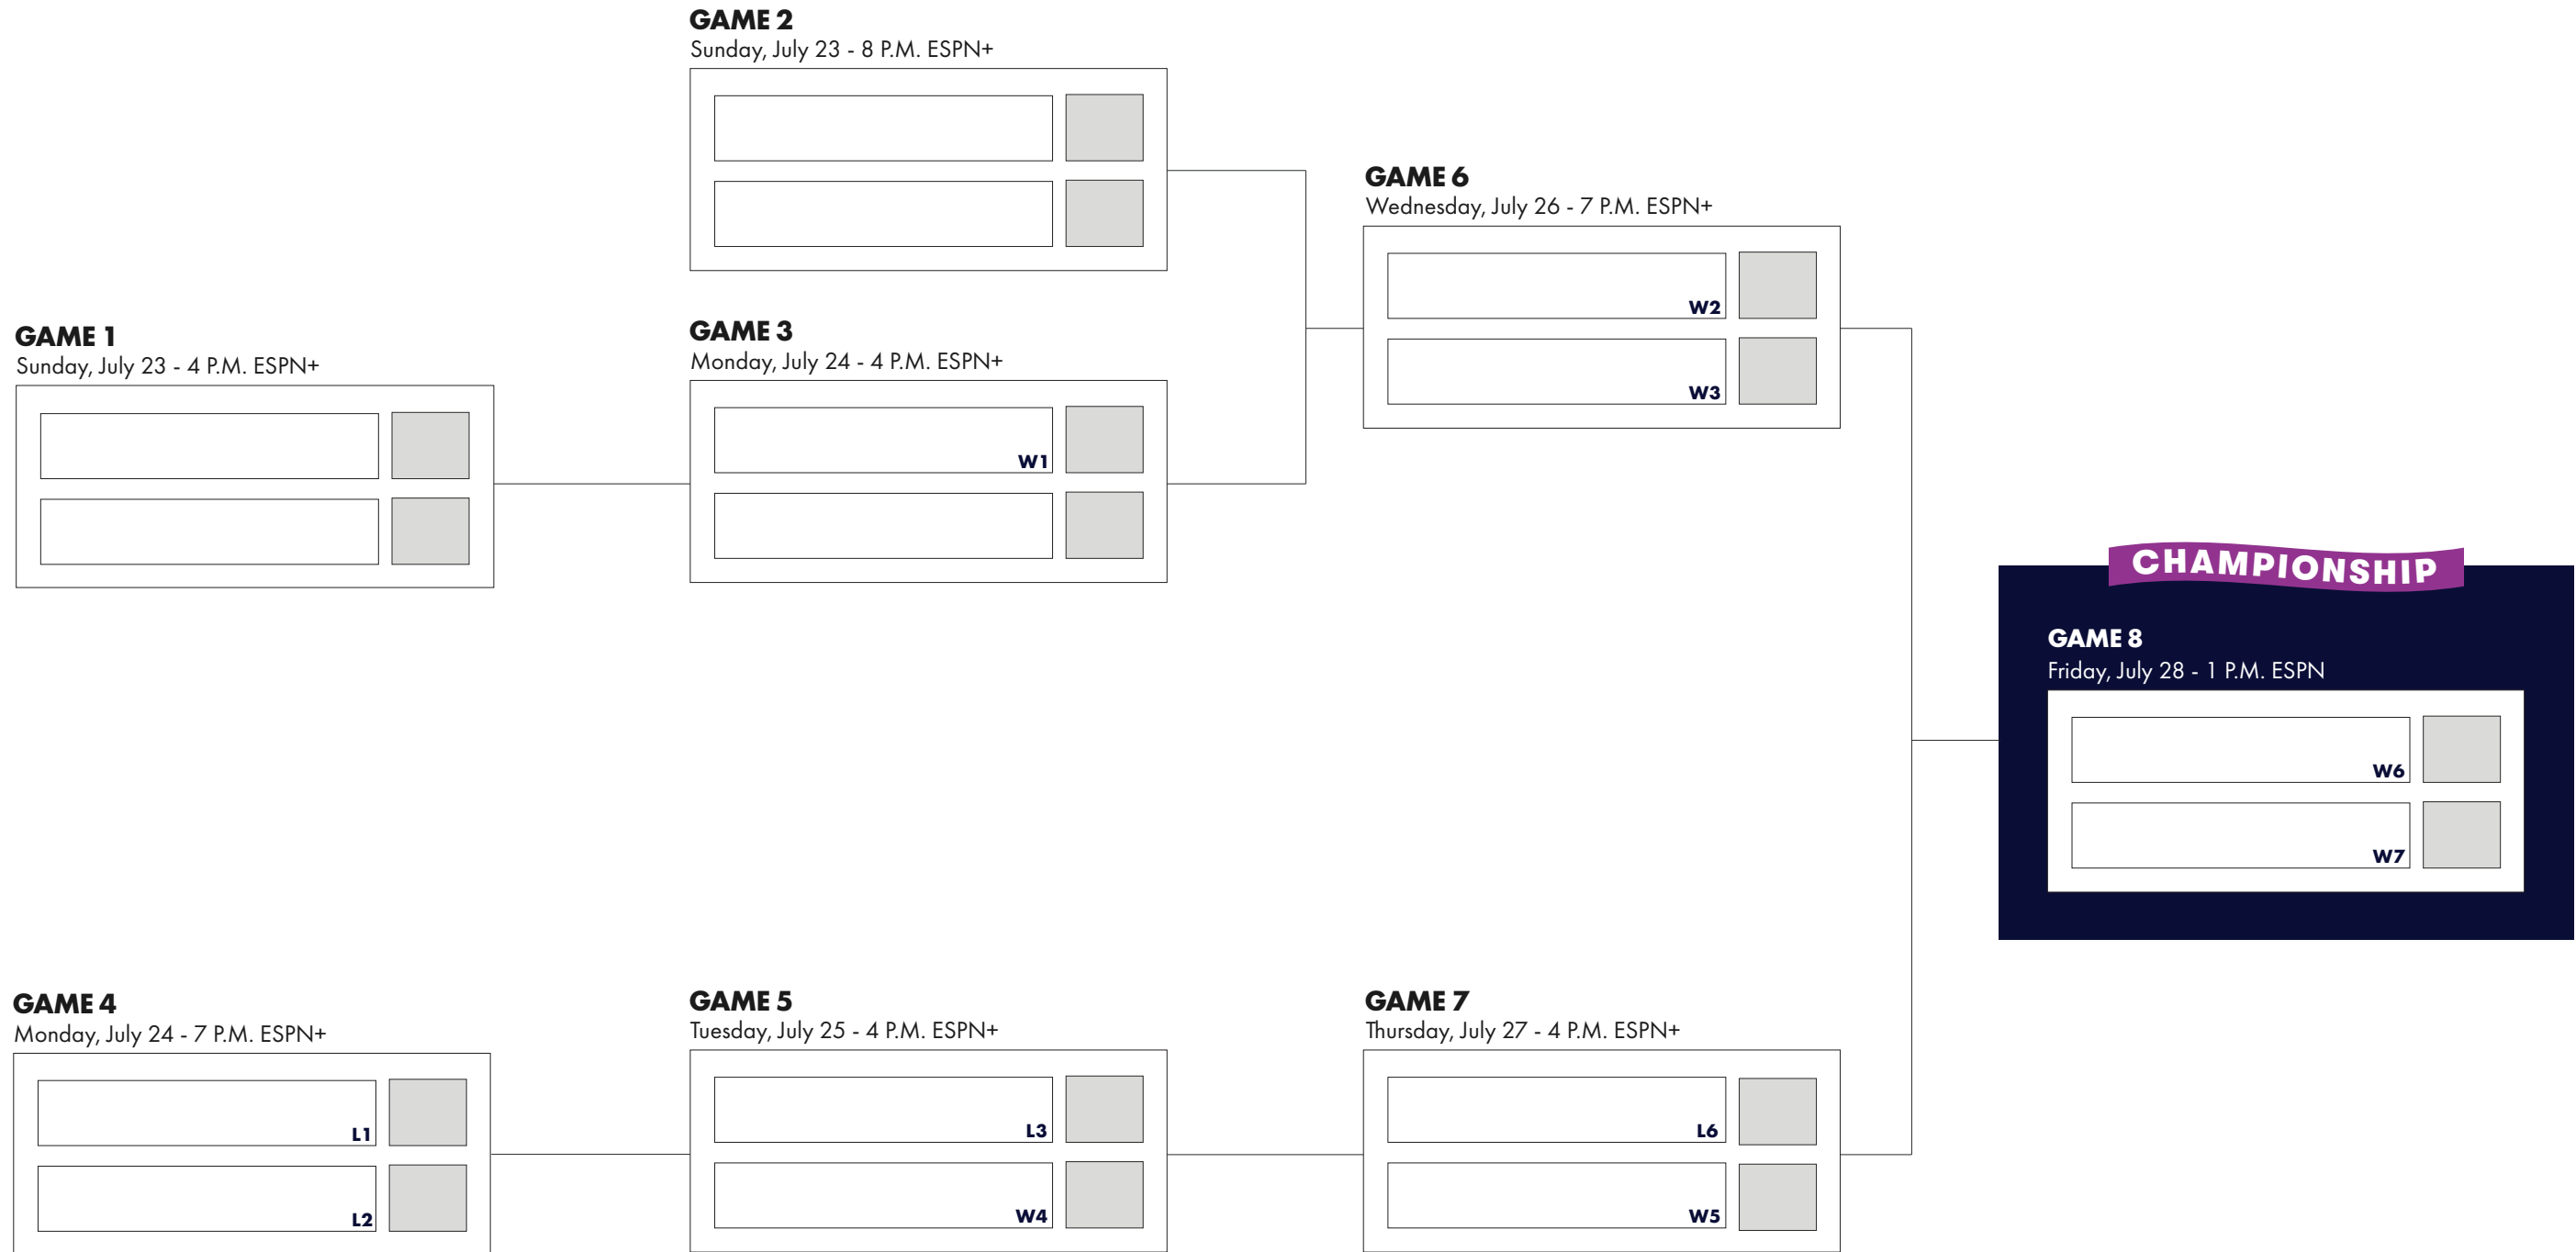

2023 LITTLE LEAGUE SOFTBALL® NEW ENGLAND REGION TOURNAMENT

BRISTOL, CONNECTICUT | JULY 23 - 28

#LIVEYOURSERIES

WINNER'S BRACKET

ELIMINATION BRACKET

All game times are Eastern Time and subject to change | LittleLeague.org/East