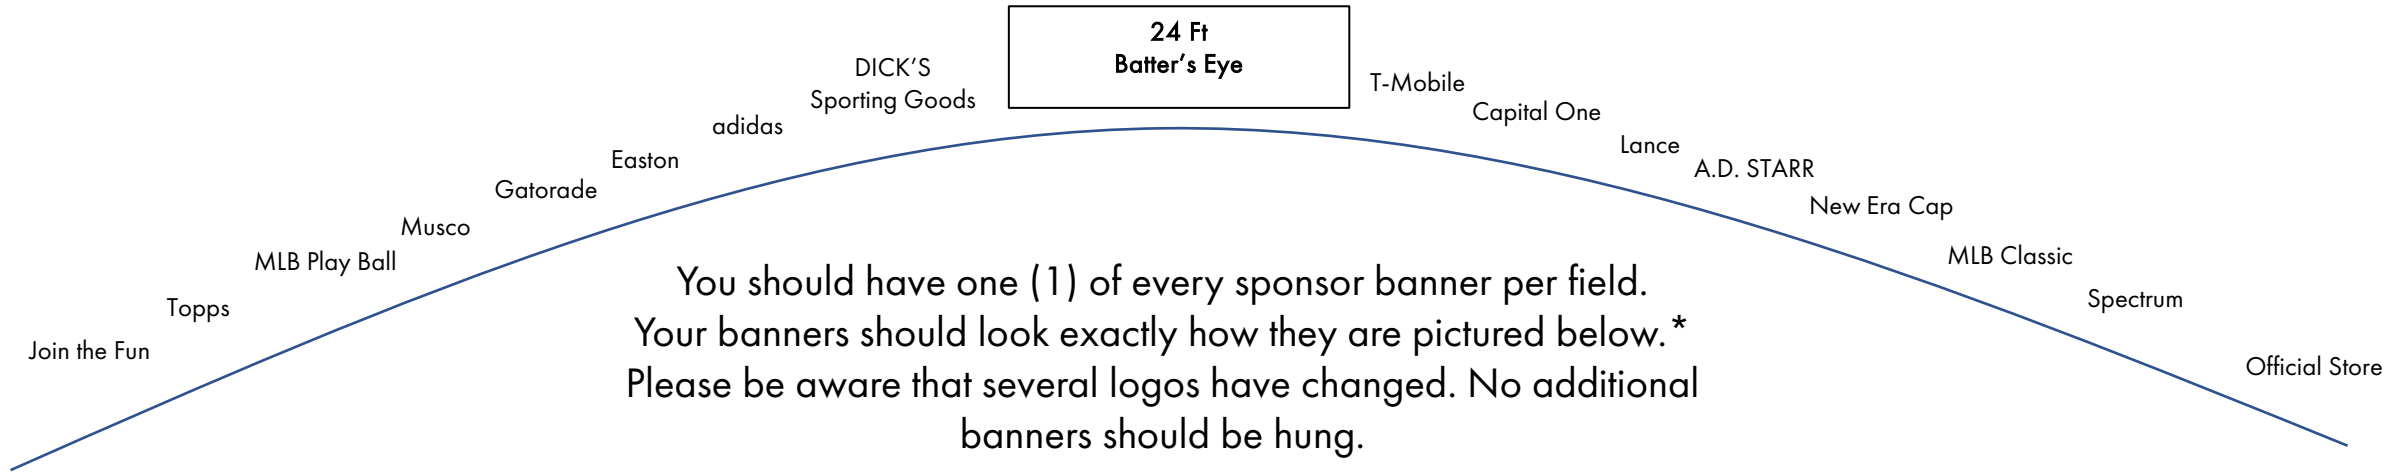

Regional Outfield Sponsor Banner Layout

Please provide Little League Marketing with images of your outfield wall once the banners are hung

*East Region banners will be blue