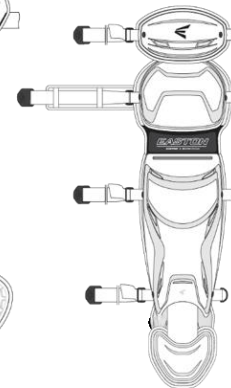

Easton Batting Gloves

adidas Jersey

*LLS receives 19 jerseys per team

PureHustle 2 TPU
Women's

PureHustle 2 MD
Youth

Easton Catchers Gear
*2 per team

Players Should also receive:

- **Black** adidas softball pants
- **Black** Socks
- **Black** Belt
- **Light Blue** adidas base layer shirt
- **Light Blue** arm sleeve
- adidas jacket
- Easton Bat Backpack