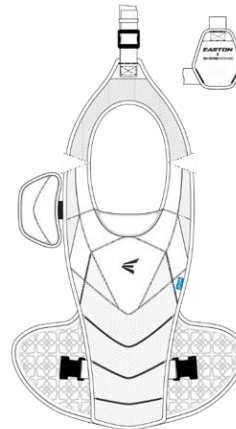

*LLS receives 19 jerseys per team

PureHustle 2 TPU
Women's

PureHustle 2 MD
Youth

Easton Helmet

Easton Batting Gloves

Easton Catchers Gear
*2 per team

Players Should also receive:

- **Black** adidas softball pants
- **Black** Socks
- **Black** Belt
- **Orange** adidas base layer shirt
- **Orange** arm sleeve
- adidas jacket
- Easton Bat Backpack