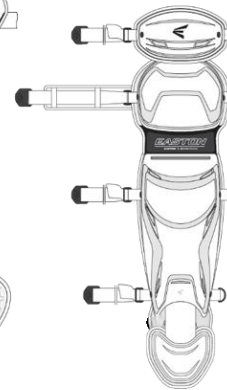

Easton Catchers Gear
*2 per team

Players Should also receive:

- **Black** adidas softball pants
- **Black** Socks
- **Black** Belt
- **Dark Green** adidas base layer shirt
- **Dark Green** arm sleeve
- adidas jacket
- Easton Bat Backpack