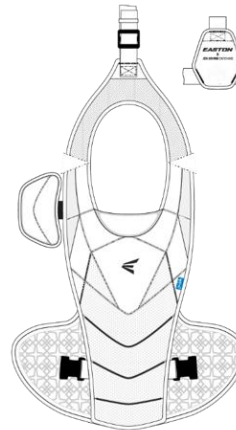

*LLS receives 19 jerseys per team

PureHustle 2 TPU
Women's

PureHustle 2 MD
Youth

Easton Helmet

Easton Batting Gloves

Easton Catchers Gear
*2 per team

Players Should also receive:

- **Black** adidas softball pants
- **Black** Socks
- **Black** Belt
- **Royal** adidas base layer shirt
- **Royal** arm sleeve
- adidas jacket
- Easton Bat Backpack