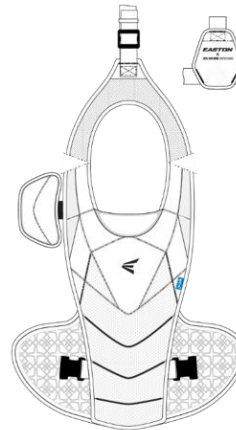

Easton Helmet

Easton Batting Gloves

adidas Jersey

*LLS receives 19 jerseys per team

PureHustle 2 TPU
Women's

PureHustle 2 MD
Youth

Easton Catchers Gear
*2 per team

Players Should also receive:

- **Black** adidas softball pants
- **Black** Socks
- **Black** Belt
- **Black** adidas base layer shirt
- **Black** arm sleeve
- adidas jacket
- Easton Bat Backpack

Teams will also receive a bat donation from Easton