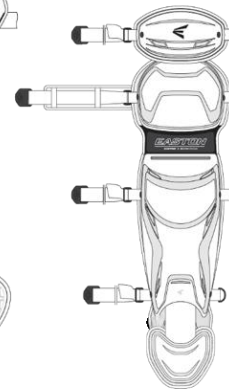

Easton Helmet

Easton Batting Gloves

adidas Jersey

*LLS receives 19 jerseys per team

PureHustle 2 TPU
Women's

PureHustle 2 MD
Youth

Easton Catchers Gear
*2 per team

Players Should also receive:

- **Black** adidas softball pants
- **Black** Socks
- **Black** Belt
- **Black** adidas base layer shirt
- **Black** arm sleeve
- adidas jacket
- Easton Bat Backpack

Teams will also receive a bat donation from Easton