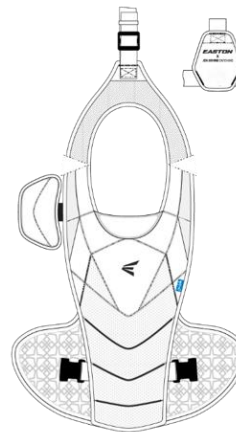

Northwest

Little League Softball®

GREEN
348 C

WHITE
WHITE

COLLEGIATE NAVY
289 C

New Era Visor

adidas team shirt

Easton Helmet

Easton Batting Gloves

adidas Jersey

*LLS receives 19 jerseys per team

PureHustle 2 TPU
Women's

PureHustle 2 MD
Youth

Easton Catchers Gear
*2 per team

Players Should also receive:

- **Black** adidas softball pants
- **Black** Socks
- **Black** Belt
- **Dark Green** adidas base layer shirt
- **Dark Green** arm sleeve
- adidas jacket
- Easton Bat Backpack