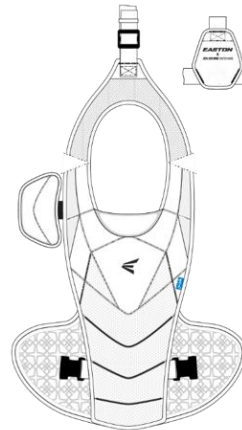

Easton Batting Gloves

adidas Jersey

*LLS receives 19 jerseys per team

PureHustle 2 TPU
Women's

PureHustle 2 MD
Youth

Easton Catchers Gear
*2 per team

Players Should also receive:

- **Black** adidas softball pants
- **Black** Socks
- **Black** Belt
- **Light Blue** adidas base layer shirt
- **Light Blue** arm sleeve
- adidas jacket
- Easton Bat Backpack