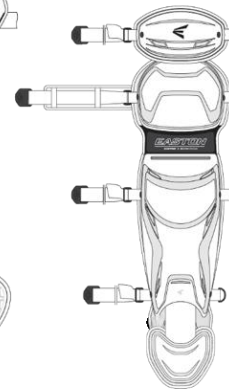

*LLS receives 19 jerseys per team

PureHustle 2 TPU
Women's

PureHustle 2 MD
Youth

Easton Helmet

Easton Batting Gloves

Easton Catchers Gear
*2 per team

Players Should also receive:

- **Black** adidas softball pants
- **Black** Socks
- **Black** Belt
- **Orange** adidas base layer shirt
- **Orange** arm sleeve
- adidas jacket
- Easton Bat Backpack