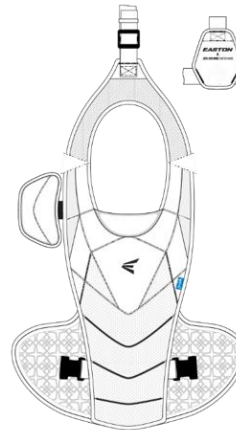

*LLS receives 19 jerseys per team

PureHustle 2 TPU
Women's

PureHustle 2 MD
Youth

Easton Helmet

Easton Batting Gloves

Easton Catchers Gear
*2 per team

Players Should also receive:

- **Black** adidas softball pants
- **Black** Socks
- **Black** Belt
- **Orange** adidas base layer shirt
- **Orange** arm sleeve
- adidas jacket
- Easton Bat Backpack