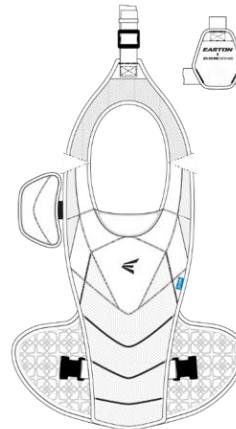

Easton Catchers Gear
*2 per team

Players Should also receive:

- **Black** adidas softball pants
- **Black** Socks
- **Black** Belt
- **Dark Green** adidas base layer shirt
- **Dark Green** arm sleeve
- adidas jacket
- Easton Bat Backpack