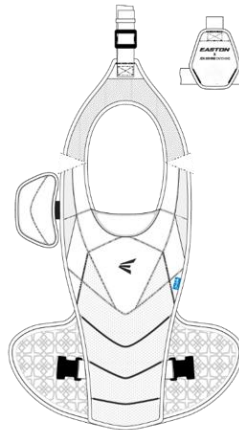

Easton Batting Gloves

adidas Jersey

*LLS receives 19 jerseys per team

PureHustle 2 TPU
Women's

PureHustle 2 MD
Youth

Easton Catchers Gear
*2 per team

Players Should also receive:

- **Black** adidas softball pants
- **Black** Socks
- **Black** Belt
- **Light Blue** adidas base layer shirt
- **Light Blue** arm sleeve
- adidas jacket
- Easton Bat Backpack