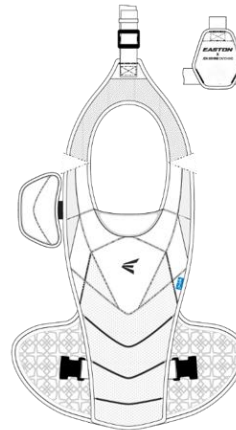

adidas Jersey

*LLS receives 19 jerseys per team

PureHustle 2 TPU
Women's

PureHustle 2 MD
Youth

Easton Helmet

Easton Batting Gloves

Easton Catchers Gear
*2 per team

Players Should also receive:

- **Black** adidas Baseball Pants
- **Black** Socks
- **Black** Belt
- **Light Blue** adidas base layer shirt
- **Light Blue** arm sleeve
- adidas jacket
- Easton Bat Backpack

Teams will also receive a bat donation from Easton