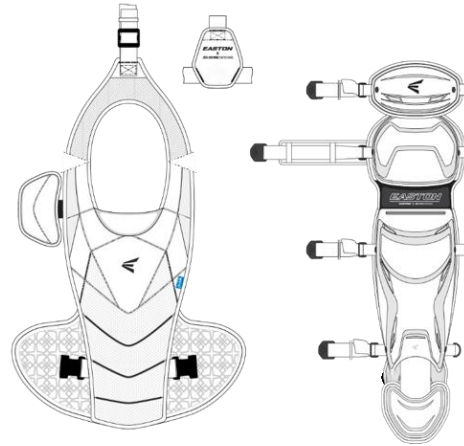

PureHustle 2 MD
Youth

BLACK
BLACK

WHITE
WHITE

LIGHT BLUE
542 C

Easton Helmet

Easton Batting Gloves

Easton Catchers Gear
*2 per team

Players Should also receive:

- **Black** adidas softball pants
- **Black** Socks
- **Black** Belt
- **Light Blue** adidas base layer shirt
- **Light Blue** arm sleeve
- adidas jacket
- Easton Bat Backpack

Teams will also receive a bat donation from Easton