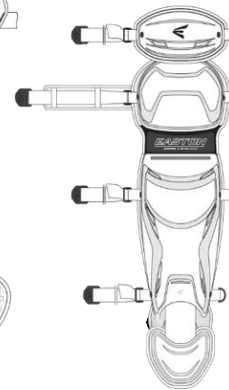

adidas Jersey

*LLS receives 19 jerseys per team

PureHustle 2 TPU
Women's

PureHustle 2 MD
Youth

Easton Helmet

Easton Batting Gloves

Easton Catchers Gear
*2 per team

Players Should also receive:

- **Black** adidas Baseball Pants
- **Black** Socks
- **Black** Belt
- **Light Blue** adidas base layer shirt
- **Light Blue** arm sleeve
- adidas jacket
- Easton Bat Backpack

Teams will also receive a bat donation from Easton