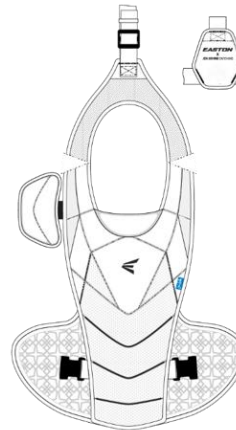

Northwest

Little League Softball®

GREEN
348 C

WHITE
WHITE

COLLEGIATE NAVY
289 C

New Era Visor

adidas team shirt

Easton Helmet

Easton Batting Gloves

adidas Jersey

*LLS receives 19 jerseys per team

PureHustle 2 TPU
Women's

PureHustle 2 MD
Youth

Easton Catchers Gear
*2 per team

Players Should also receive:

- **Black** adidas softball pants
- **Black** Socks
- **Black** Belt
- **Dark Green** adidas base layer shirt
- **Dark Green** arm sleeve
- adidas jacket
- Easton Bat Backpack