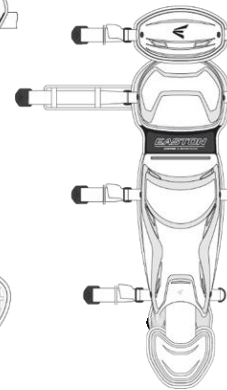

Easton Batting Gloves

adidas Jersey

*LLS receives 19 jerseys per team

PureHustle 2 TPU
Women's

PureHustle 2 MD
Youth

Easton Catchers Gear
*2 per team

Players Should also receive:

- **Black** adidas softball pants
- **Black** Socks
- **Black** Belt
- **Dark Green** adidas base layer shirt
- **Dark Green** arm sleeve
- adidas jacket
- Easton Bat Backpack