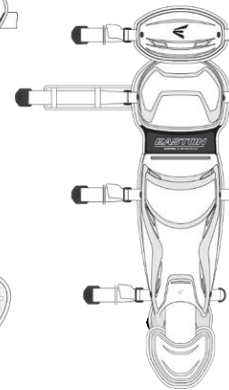

PureHustle 2 MD
Youth

BLACK
BLACK

WHITE
WHITE

LIGHT BLUE
542 C

Easton Helmet

Easton Batting Gloves

Easton Catchers Gear
*2 per team

Players Should also receive:

- **Black** adidas softball pants
- **Black** Socks
- **Black** Belt
- **Light Blue** adidas base layer shirt
- **Light Blue** arm sleeve
- adidas jacket
- Easton Bat Backpack

Teams will also receive a bat donation from Easton