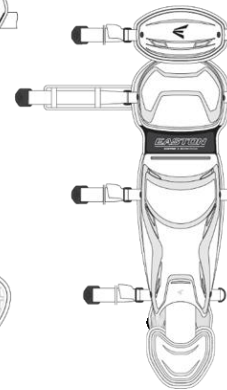

adidas Jersey

*LLS receives 19 jerseys per team

PureHustle 2 TPU
Women's

PureHustle 2 MD
Youth

Easton Helmet

Easton Batting Gloves

Easton Catchers Gear
*2 per team

Players Should also receive:

- **Black** adidas Baseball Pants
- **Black** Socks
- **Black** Belt
- **Light Blue** adidas base layer shirt
- **Light Blue** arm sleeve
- adidas jacket
- Easton Bat Backpack

Teams will also receive a bat donation from Easton