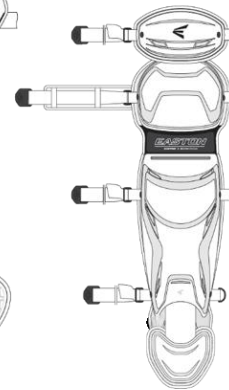

*LLS receives 19 jerseys per team

PureHustle 2 TPU
Women's

PureHustle 2 MD
Youth

Easton Helmet

Easton Batting Gloves

Easton Catchers Gear
*2 per team

Players Should also receive:

- **Black** adidas softball pants
- **Black** Socks
- **Black** Belt
- **Royal** adidas base layer shirt
- **Royal** arm sleeve
- adidas jacket
- Easton Bat Backpack