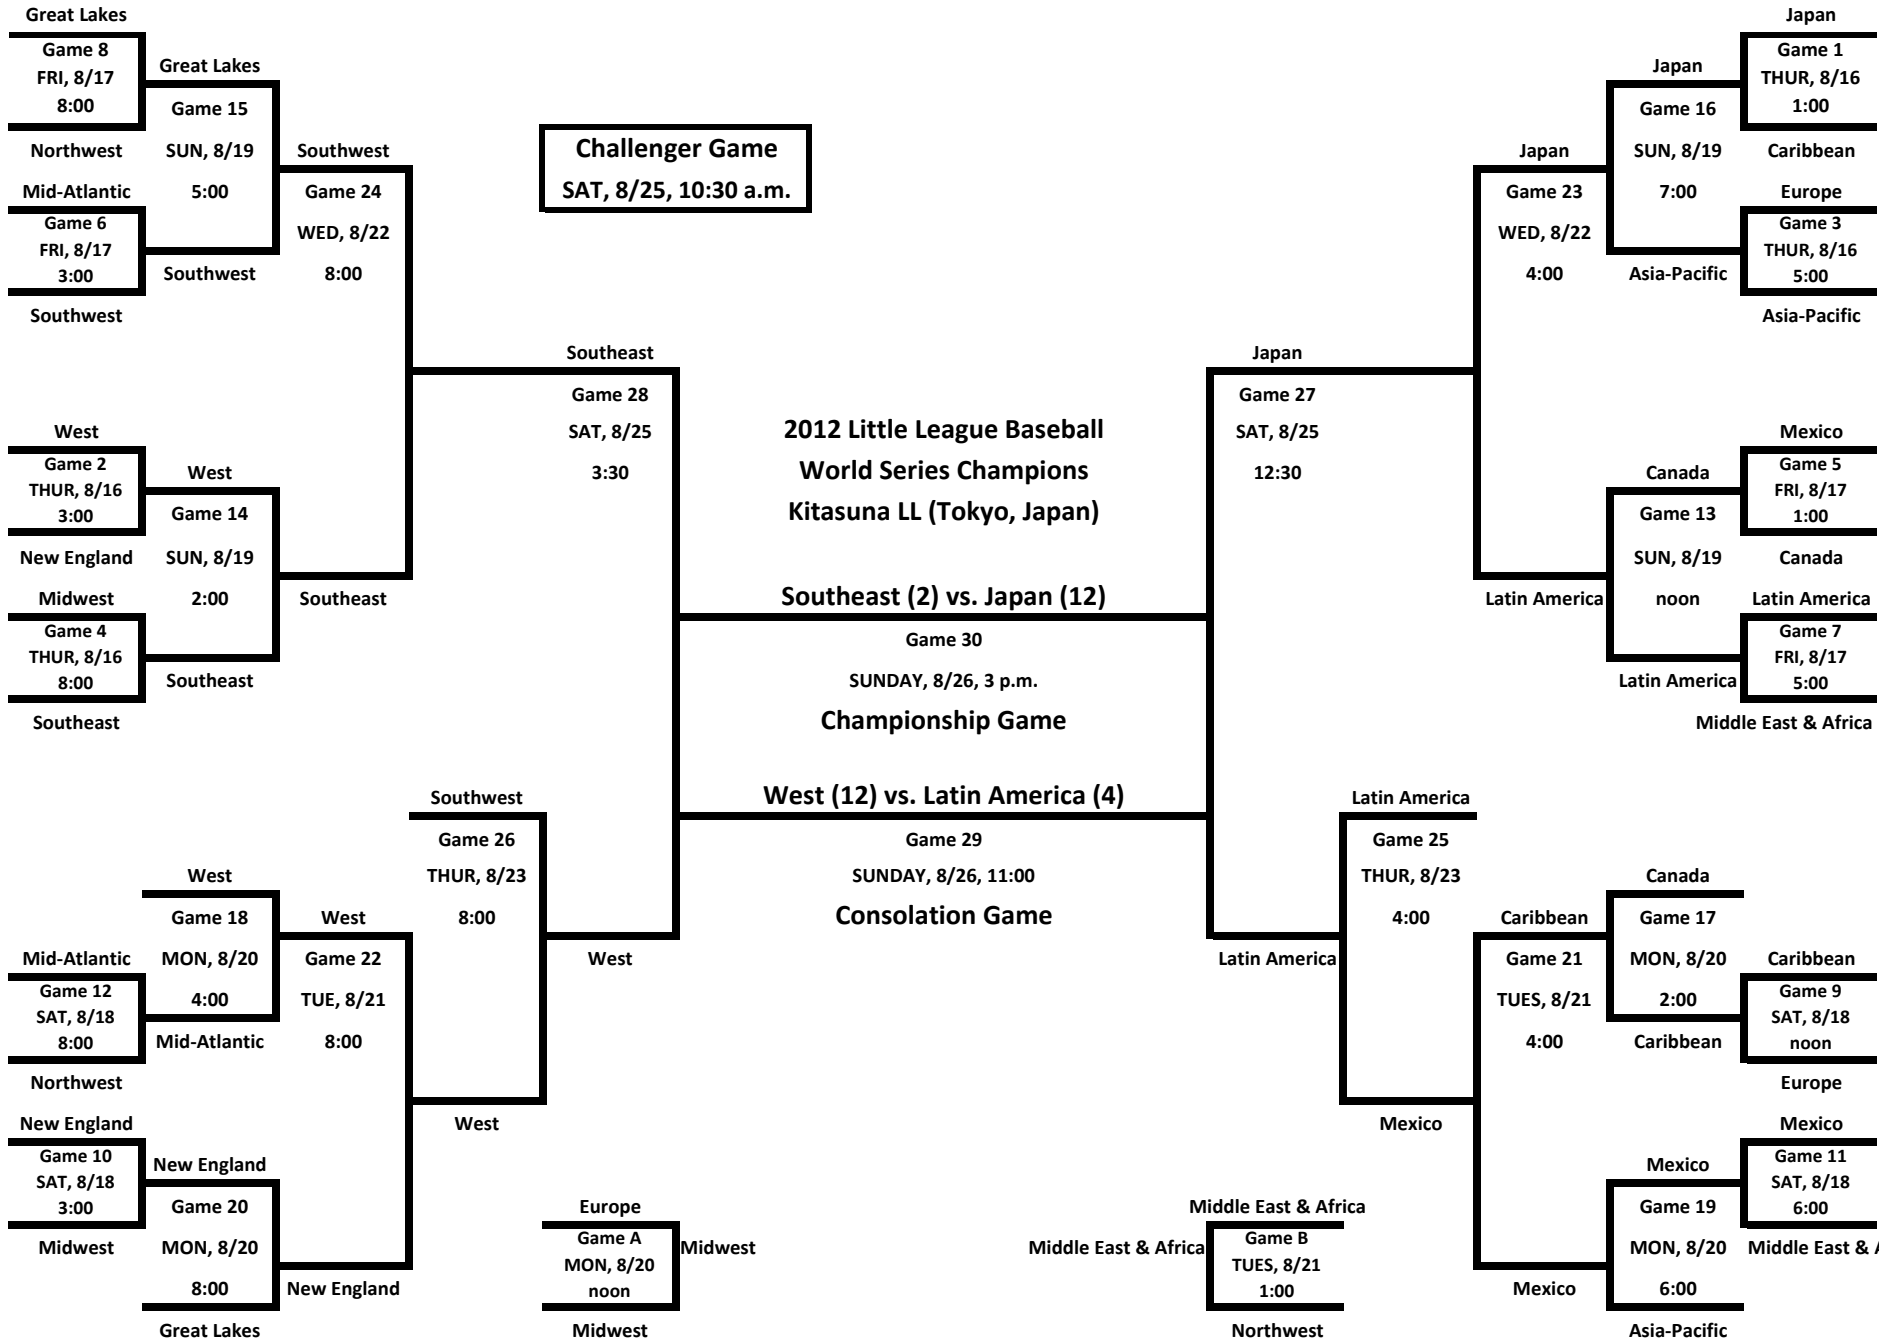

United States Bracket

2012 Little League Baseball World Series

International Bracket

Africa