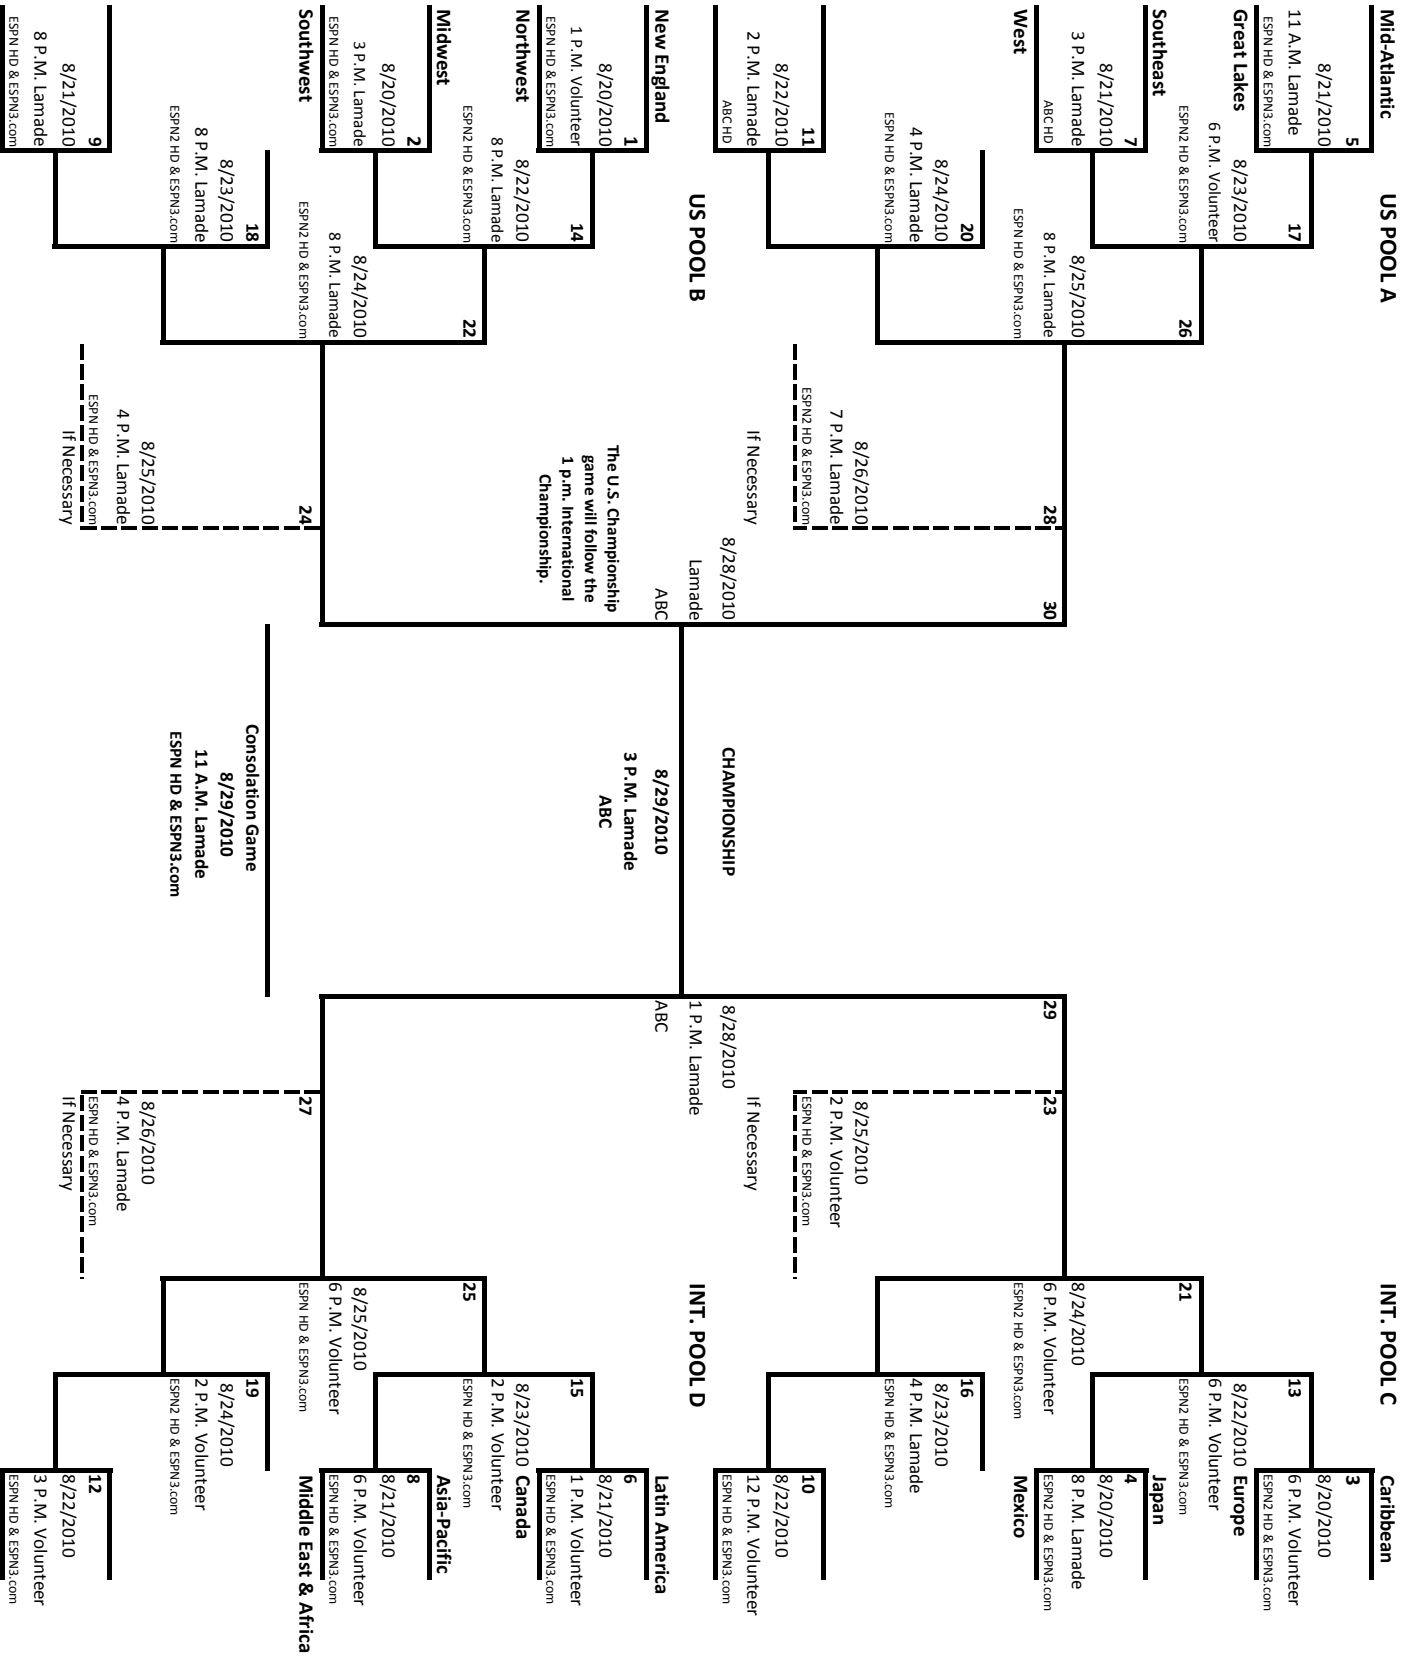

All times U.S. Eastern

# World Series Bracket

# World Series Schedule By Pool

<b>Pool A</b>	W	L
Great Lakes		
Mid-Atlantic		
Southeast		
West		