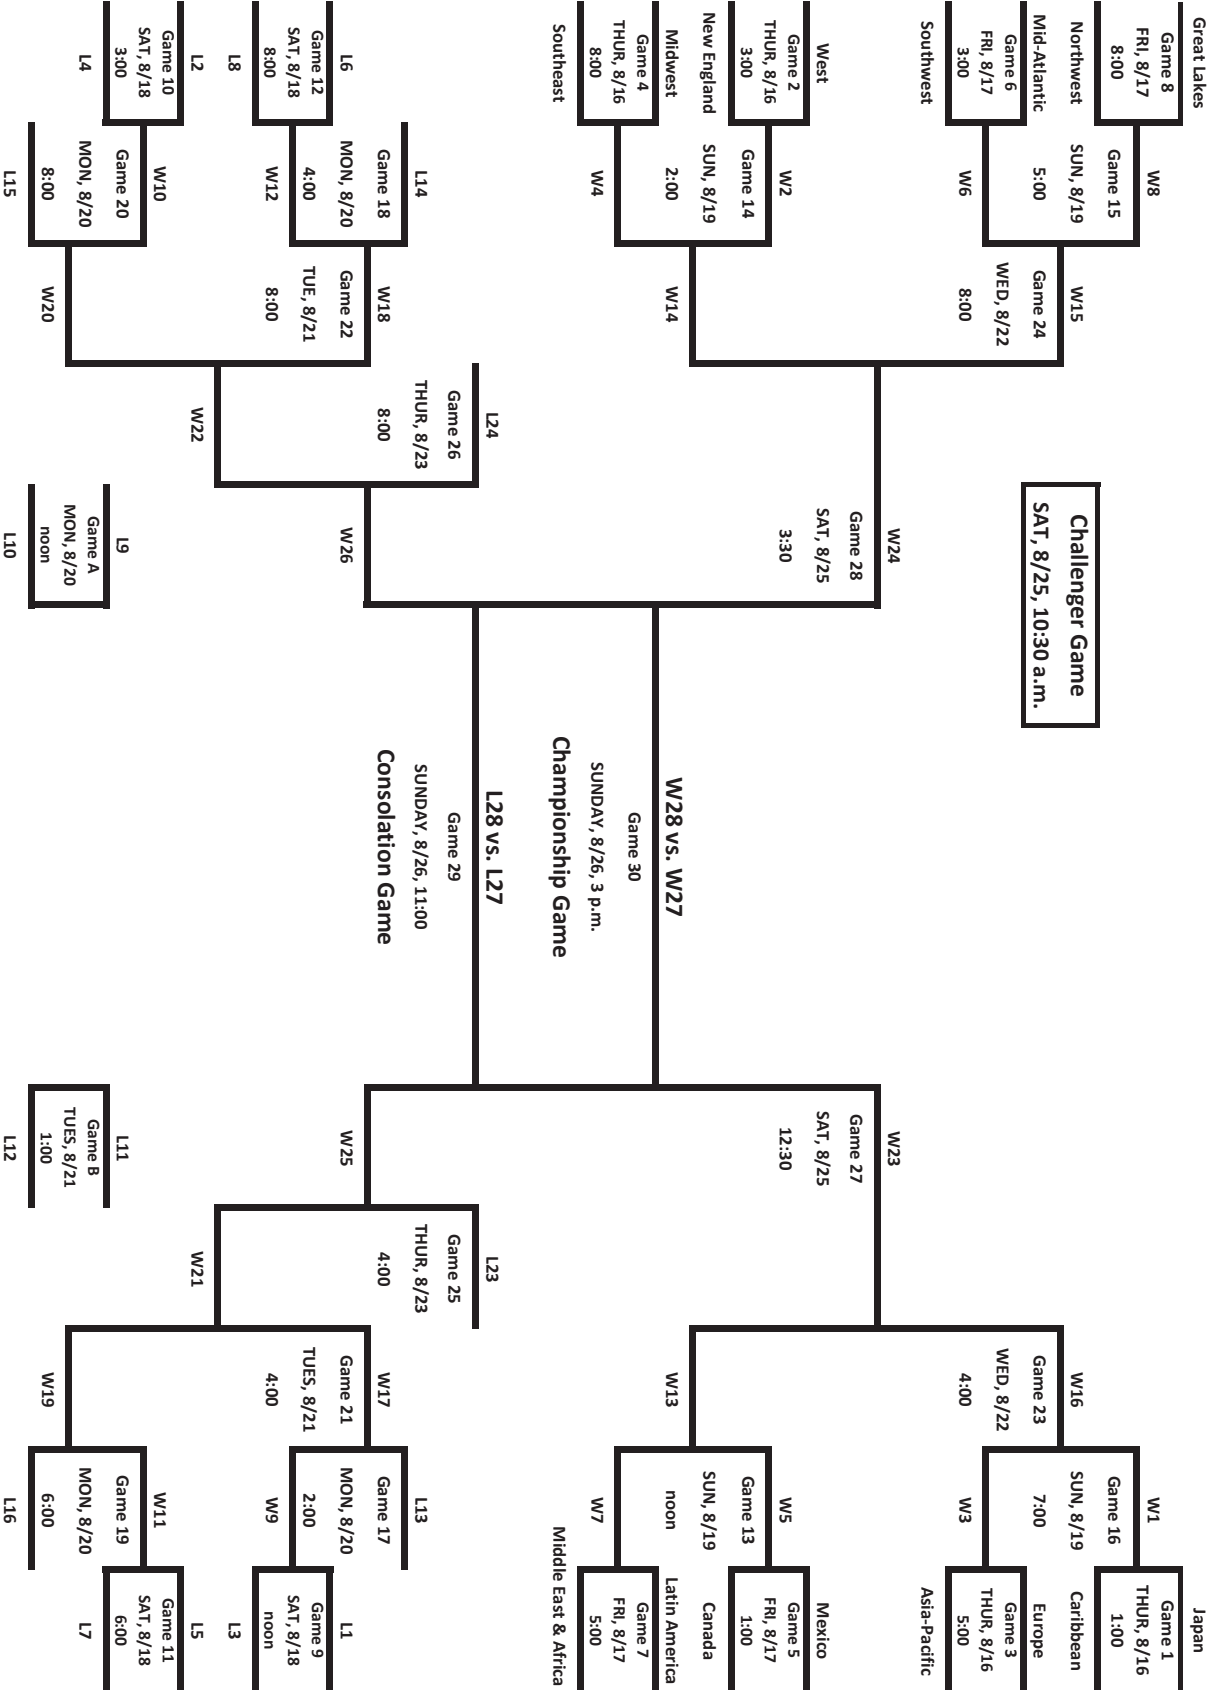

2012 Little League Baseball

United States Bracket

2012 Little League Baseball World Series

World Series Bracket